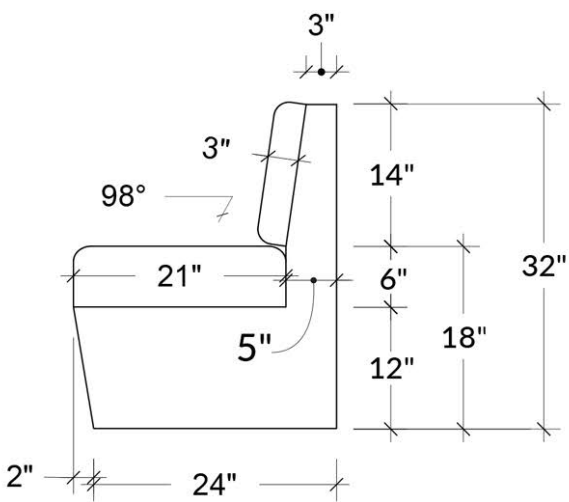

FORTNER FURNITURE COLLECTION

THE ANNIE BANQUETTE

The Annie Banquette

Mix and match your back and seat fabrics for an attention-grabbing seating solution or select a more neutral look to elevate the rest of your space.

- Removable upholstered seat
- Canted base eliminates need for toe-kick
- Frame finished with durable laminate

Standard banquettes are available in 24", 48", 60", and 72" lengths. Corner pieces also available. Choose your size along with in-stock or COM fabrics/laminate.

YOUR VISION BROUGHT TO LIFE. FORTNERINC.COM