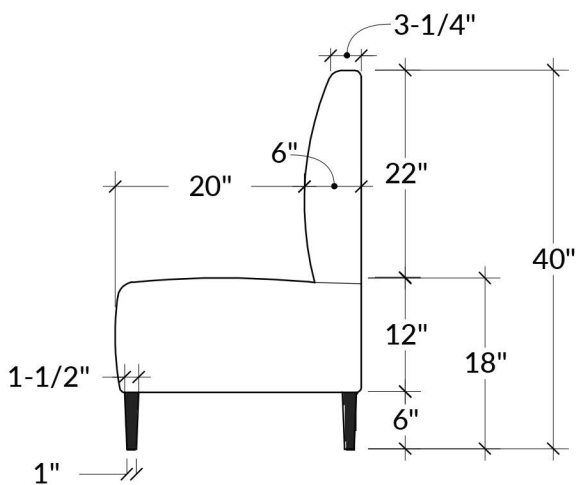

### The Emma Banquette

A fully upholstered piece with 4" vertical channels throughout the seat and back is just as comfortable as it is stylish.

- Fully upholstered design
- Exposed Legs
- Choose 4" vertical channeling or tight seat/back

Quick-ship banquettes are available in 24", 48", 60", and 72" lengths. Corner pieces also available. Choose your size along with your in-stock fabric/finish selections.

**YOUR VISION BROUGHT TO LIFE. FORTNERINC.COM**