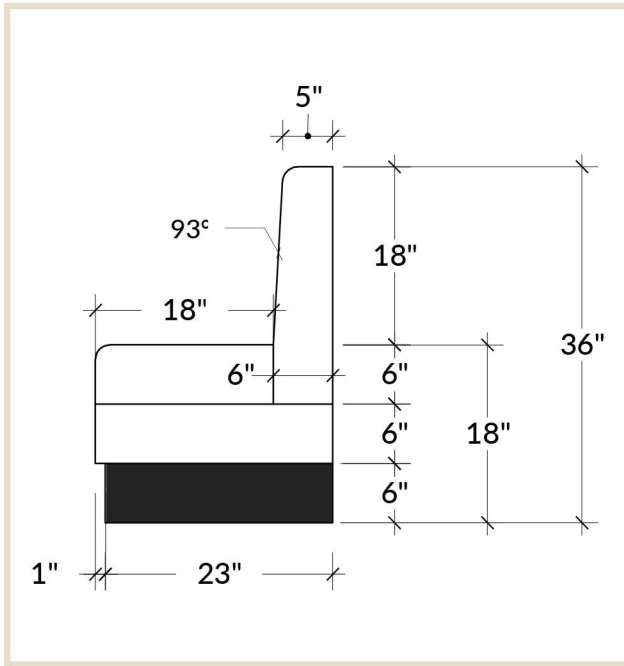

FORTNER

FURNITURE COLLECTION

THE FRANCIS BANQUETTE

The Francis Banquette

Mix and match your back and seat fabrics for an attention-grabbing seating solution or select a more neutral look to elevate the rest of your space.

- Fully upholstered inside back & base
- Removable, upholstered seat
- Recessed, laminate toe-kick

Standard banquettes are available in 24", 48", 60", and 72" lengths. Corner pieces also available. Choose your size along with in-stock or COM fabrics/laminate.

YOUR VISION BROUGHT TO LIFE. FORTNERINC.COM